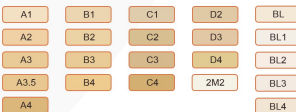

22 Shades

More choices for your denture arch Standard type is closer to Classic Colors.

Translucent type has better brightness and cut end translucency make your full denture aesthetic.